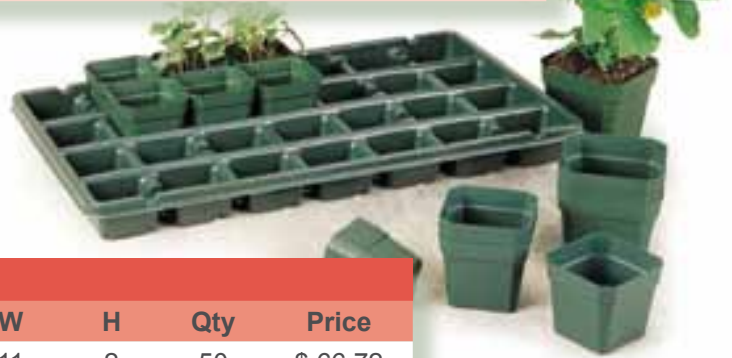

**\*\*Above Pricing of Square Pots is for Color Black  
Green & Terra Cotta Are Priced Slightly Higher.  
Call for Current Pricing & Availability**

Square Pot Carrying Trays

SQUARE POTS & TRAYS

T-Series & Elite Carrying Tray for 4" Square Pots

Standard Colors: Black

WHM #	Description	L	W	H	Qty	Price
ITRTR18GBL	18 Pocket Tray for T-Series 4.0 Square Pot	20	10	2¼	50	\$ 44.35
ITRCR18BL	18 Pocket Tray for Elite 4.0 Square Pot	21½	11	2½	50	\$ 34.95