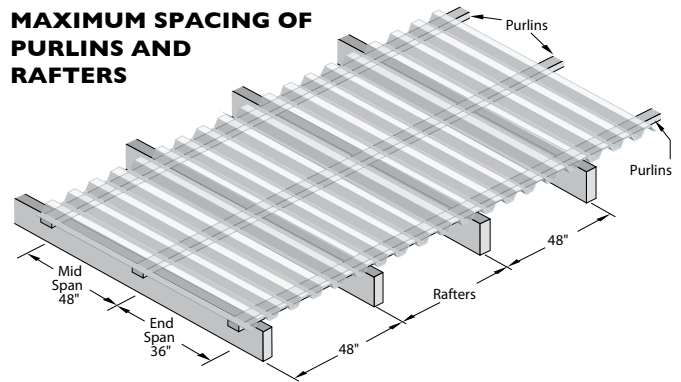

#### MAXIMUM SPACING OF PURLINS AND RAFTERS

**AVAILABLE COLORS**  
Corrugated is available in both clear, opal, bronze and Soft Lite with 100% diffusion and 85% light transmission

**STANDARD SHEET SIZE**  
Sheets are available up to 48' and can be custom cut for any greenhouse.