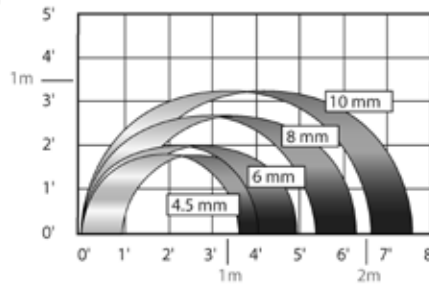

PROPERTIES	
Standard Widths (in.)	48", 72", 83"
Spacing Between Flutes (mm)	10
Light Transmission	
Tints: Clear C1	80%
Opal C9	40%
White C9	20%
Bronze C2	30%
Dark Bronze C2	15%
* Gray C4	30%
Blue C5	50%
Green C7	50%
Insulation: R-Factor	1.64
U-Factor (BTU/hr.ft²/°F)	0.61

* Limited Availability

Lexan® Thermoclear Plus®

8mm Twin Wall & Triple Wall

Next Generation

Virtually No Yellowing!

- Field Proven Technology
- Maintains its Clarity
- Maintains its Mechanical Properties

Ages 5 times slower than competitor's products

Lexan® Thermoclear-Plus® has proprietary UV protection, giving superior resistance to outdoor weathering. Some things are meant to change their color by season but not your glazing! According to accelerated 4,000 hours weathering tests (DIN53387 / ASTM G26) that have been carried out at GE Advanced Materials Laboratories, Lexan® Thermoclear-Plus® sheet is superior to other available polycarbonate multiwall glazing products. Thermoclear-Plus® sheets offer a ten year warranty against discoloration, loss of light transmission (it will not yellow or reduce light transmission more than 2% over 10 years) and loss of impact strength due to weathering.

Lexan Softlite Sheets

Direct Light
1% Diffusion

Softlite
100% Diffused Light

Lexan Softlite Sheets always have 100% light diffusion. The corrugated sheets have 85% light transmission and the 8mm multiwall sheets have 79% light transmission. This diffusion feature is an excellent candidate for greenhouse applications where plants benefit from high levels of light for growth, but need protection from harsh intense light.

Benefits of Lexan Softlite Sheets

- Light diffusion prevents burning of plants
- Light scattering helps to eliminate shadows and get light deep into the canopy encouraging plant uniformity
- High light transmission produces high yield

CONNECTING POLYCARBONATE PROFILES

Join multiwall structured sheets with a complete line of polycarbonate profiles.

WHM #	Description	Price
TWEX01	8-10 mm U-Profile X 12'L	$ 10.80
TWEX02	8-10 mm H-Profile X 24'L	$ 59.10

16 mm is Also Available by Special Order