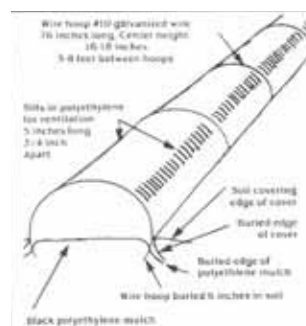

Hoop Supported Row Covers

Slitted, Clear .8 mil Row Cover ~ Special Order, Dropship			
WHM#	Size	Weight	Price/Roll
03D11DS	6' X 250'	8 LBS	$ 38.60
03D01DS	6' X 500'	15 LBS	$ 58.60
03D03DS	6' X 1000'	27 LBS	$ 107.15
Punched, Clear .8 mil Row Cover ~ Special Order, Dropship			
03D10DS	6' X 250'	8 LBS	$ 38.60
03D02DS	6' X 500'	15 LBS	$ 58.60
03D04DS	6' X 1000'	27 LBS	$ 107.15
Clear .8 mil Row Cover ~ No Holes or Slits ~ Special Order, Dropship			
03D07DS	6' X 1000'	27 LBS	$ 91.45
03D05DS	6' X 5600'	140 LBS	$ 495.75
Wire for Hoops - #10 Galvanized (100/bdl) ~ Special Order, Dropship			
05D02DS	#10 X 76"	38 LBS	$ 90.00